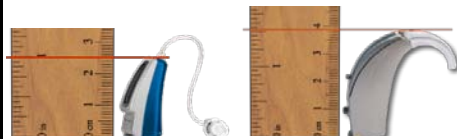

Miracle Ear

Aquaví			•			
ME 830 S				•		

Nexus

--	--	--	--	--	--	--

www.gearforears.com

All models are available in corded, cordless and mono versions

						
	Ear Gear Micro	Ear Gear Mini Curved	Ear Gear Original	Ear Gear FM	Ear Gear Cochlear	Ear Gear Baha
Fits hearing aids:				Fits hearing aids (FM system):	Fits various Cochlear and Advanced Bionics, Neurelec and Medel Processors:	Fits most models of Bone Conduction Processors, including the Baha Divino, Intenso, and the Oticon Ponto:
	up to 1 inch	1 to 1.25 inches	1.25 - 2 inches	2 - 3 inches	2 - 3 inches	up to 1.25 inches
	up to 2.5 centimeters	2.5 to 3.2 centimeters	3.2 - 5 centimeters	5 - 7.6 centimeters	5 - 7.6 centimeters	up to 3.2 centimeters