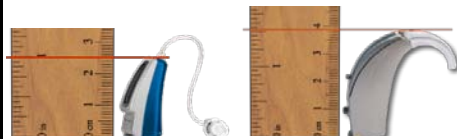

www.gearforears.com

All models are available in corded, cordless and mono versions

	Ear Gear Micro	Ear Gear Mini Curved	Ear Gear Original	Ear Gear FM	Ear Gear Cochlear	Ear Gear Baha
Fits hearing aids:				Fits hearing aids (FM system):	Fits various Cochlear and Advanced Bionics, Neurelec and Medel Processors:	Fits most models of Bone Conduction Processors, including the Baha Divino, Intenso, and the Oticon Ponto:
	up to 1 inch	1 to 1.25 inches	1.25 - 2 inches	2 - 3 inches	2 - 3 inches	up to 1.25 inches
	up to 2.5 centimeters	2.5 to 3.2 centimeters	3.2 - 5 centimeters	5 - 7.6 centimeters	5 - 7.6 centimeters	up to 3.2 centimeters

Please measure hearing instrument to ensure proper fit

Passport BTE, Power			•			
Quantum Micro		•				
Shift	•					
Shine 675			•			
Tandem 16			•			
Tandem Receiver boot				•		
Unison		•				
Unison 3PD, 6HP			•			
Widex						
AIKIA-19			•			
AIKIA-9			•			
AIKIA-m		•				
B2 (Bravo)			•			
BABY440, BB4	•					
CLEAR220 - PA	•					
CLEAR220-9, mind220-9, mind220-19			•			
CLEAR220-m, 220-m-CB, 220-FS		•				
CLEAR330 - PA	•					
CLEAR330-9, mind330-9, mind330-19			•			
CLEAR330-FS		•				
CLEAR330-m, 330-m-CB		•				
CLEAR440 - PA	•					
CLEAR440-9, mind440-9, mind440-19			•			
CLEAR440-m			•			
CLEAR440-m CB, 440-FS		•				
Dream 110			•			
Dream 220		•				
Dream 330		•