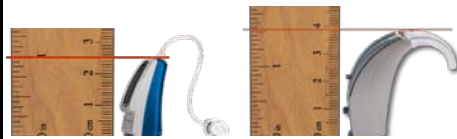

www.gearforears.com

All models are available in corded, cordless and mono versions

	Ear Gear Micro	Ear Gear Mini Curved	Ear Gear Original	Ear Gear FM	Ear Gear Cochlear	Ear Gear Baha
	Fits hearing aids: up to 1 inch	Fits hearing aids: 1 to 1.25 inches	Fits hearing aids: 1.25 - 2 inches	Fits hearing aids (FM system): 2 - 3 inches	Fits various Cochlear and Advanced Bionics, Neurelec and Medel Processors: 2 - 3 inches	Fits most models of Bone Conduction Processors, including the Baha Divino, Intenso, and the Oticon Ponto: up to 1.25 inches
	up to 2.5 centimeters	2.5 to 3.2 centimeters	3.2 - 5 centimeters	5 - 7.6 centimeters	5 - 7.6 centimeters	up to 3.2 centimeters
Please measure hearing instrument to ensure proper fit						
Prowl Ear		●				
Resound						
Air, 60		●				
Alera 5, 61, TS 60		●				
Alera Fusion 7		●				
Azure MiniBTE, 60		●				
Azure Power BTE			●			
be		●				
Dot	●					
Dot 2	●					
Enzo			●			
Essence		●				
Essence			●			
Explore			●			
Furture	●					
Linx 72	●					
LiNX		●				
Live 7, Live 9, Live 61, Live TS		●				
Magna			●			
Metrix			●			
Pixel PL60		●				
Plus 5			●			
Pulse		●				
Reach			●			
Sparx			●			
Veal			●			
Verso 62		●				
Vivid		●