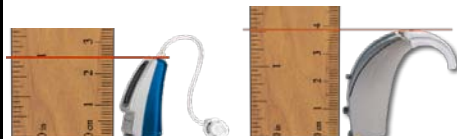

Cielo 2 S

•

Cielo 2, 2, 2P, 2SP

•

www.gearforears.com

All models are available in corded, cordless and mono versions

						
	Ear Gear Micro	Ear Gear Mini Curved	Ear Gear Original	Ear Gear FM	Ear Gear Cochlear	Ear Gear Baha
	Fits hearing aids: up to 1 inch up to 2.5 centimeters	Fits hearing aids: 1 to 1.25 inches 2.5 to 3.2 centimeters	Fits hearing aids: 1.25 - 2 inches 3.2 - 5 centimeters	Fits hearing aids (FM system): 2 - 3 inches 5 - 7.6 centimeters	Fits various Cochlear and Advanced Bionics, Neurelec and Medel Processors: 2 - 3 inches 5 - 7.6 centimeters	Fits most models of Bone Conduction Processors, including the Baha Divino, Intenso, and the Oticon Ponto: up to 1.25 inches up to 3.2 centimeters
Please measure hearing instrument to ensure proper fit						
Explorer			•			
Hero		•				
Infinity Pro, SP			•			
Intuis Dir, SP Dir			•			
Intuis Life, S Dir		•				
Life		•				
Lotus			•			
Motion P, 500			•			
Motion S		•				
Motion XCEL P			•			
Motion XCEL SX		•				
Nitro			•			
Orion		•				
Prisma 2K		•				
Pure 301, 701, Carat		•				
Sirion		•				
Triano			•			
Sonic Inovations						
AVR			•			
Bliss		•				
Endura			•			
Flip		•				
Ion	•					
Pep		•				
Touch	•					
Velocity		•				
Starkey						
3 Series RIC		•				