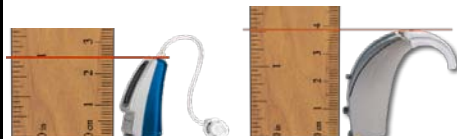

Ear Technology

www.gearforears.com

All models are available in corded, cordless and mono versions

						
	Ear Gear Micro	Ear Gear Mini Curved	Ear Gear Original	Ear Gear FM	Ear Gear Cochlear	Ear Gear Baha
	Fits hearing aids: up to 1 inch	Fits hearing aids: 1 to 1.25 inches	Fits hearing aids: 1.25 - 2 inches	Fits hearing aids (FM system): 2 - 3 inches	Fits various Cochlear and Advanced Bionics, Neurelec and Medel Processors: 2 - 3 inches	Fits most models of Bone Conduction Processors, including the Baha Divino, Intenso, and the Oticon Ponto: up to 1.25 inches
	up to 2.5 centimeters	2.5 to 3.2 centimeters	3.2 - 5 centimeters	5 - 7.6 centimeters	5 - 7.6 centimeters	up to 3.2 centimeters
Please measure hearing instrument to ensure proper fit						
Clik		●				
Hansaton						
X-Micro	●					
X-Mini		●				
Mini		●				
Slim		●				
Power			●			
Health Inovations						
hi BTE Mini		●				
hi BTE		●				
Intele-Hear						
Alpha	●					
Energia			●			
ESP		●				
Omega		●				
Nano Premere	●					
Premere		●				
Verso		●				
Kirkland						
Signature 5.0			●			
Liberty						
32		●				
SIE 64		●				
SUP 64			●			